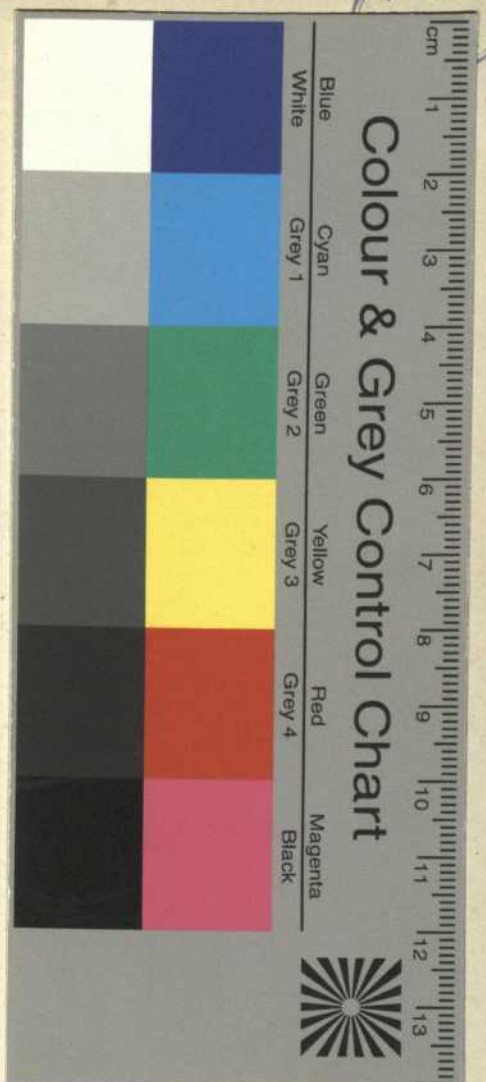

W. V. E. I.

Colour & Grey Control Chart