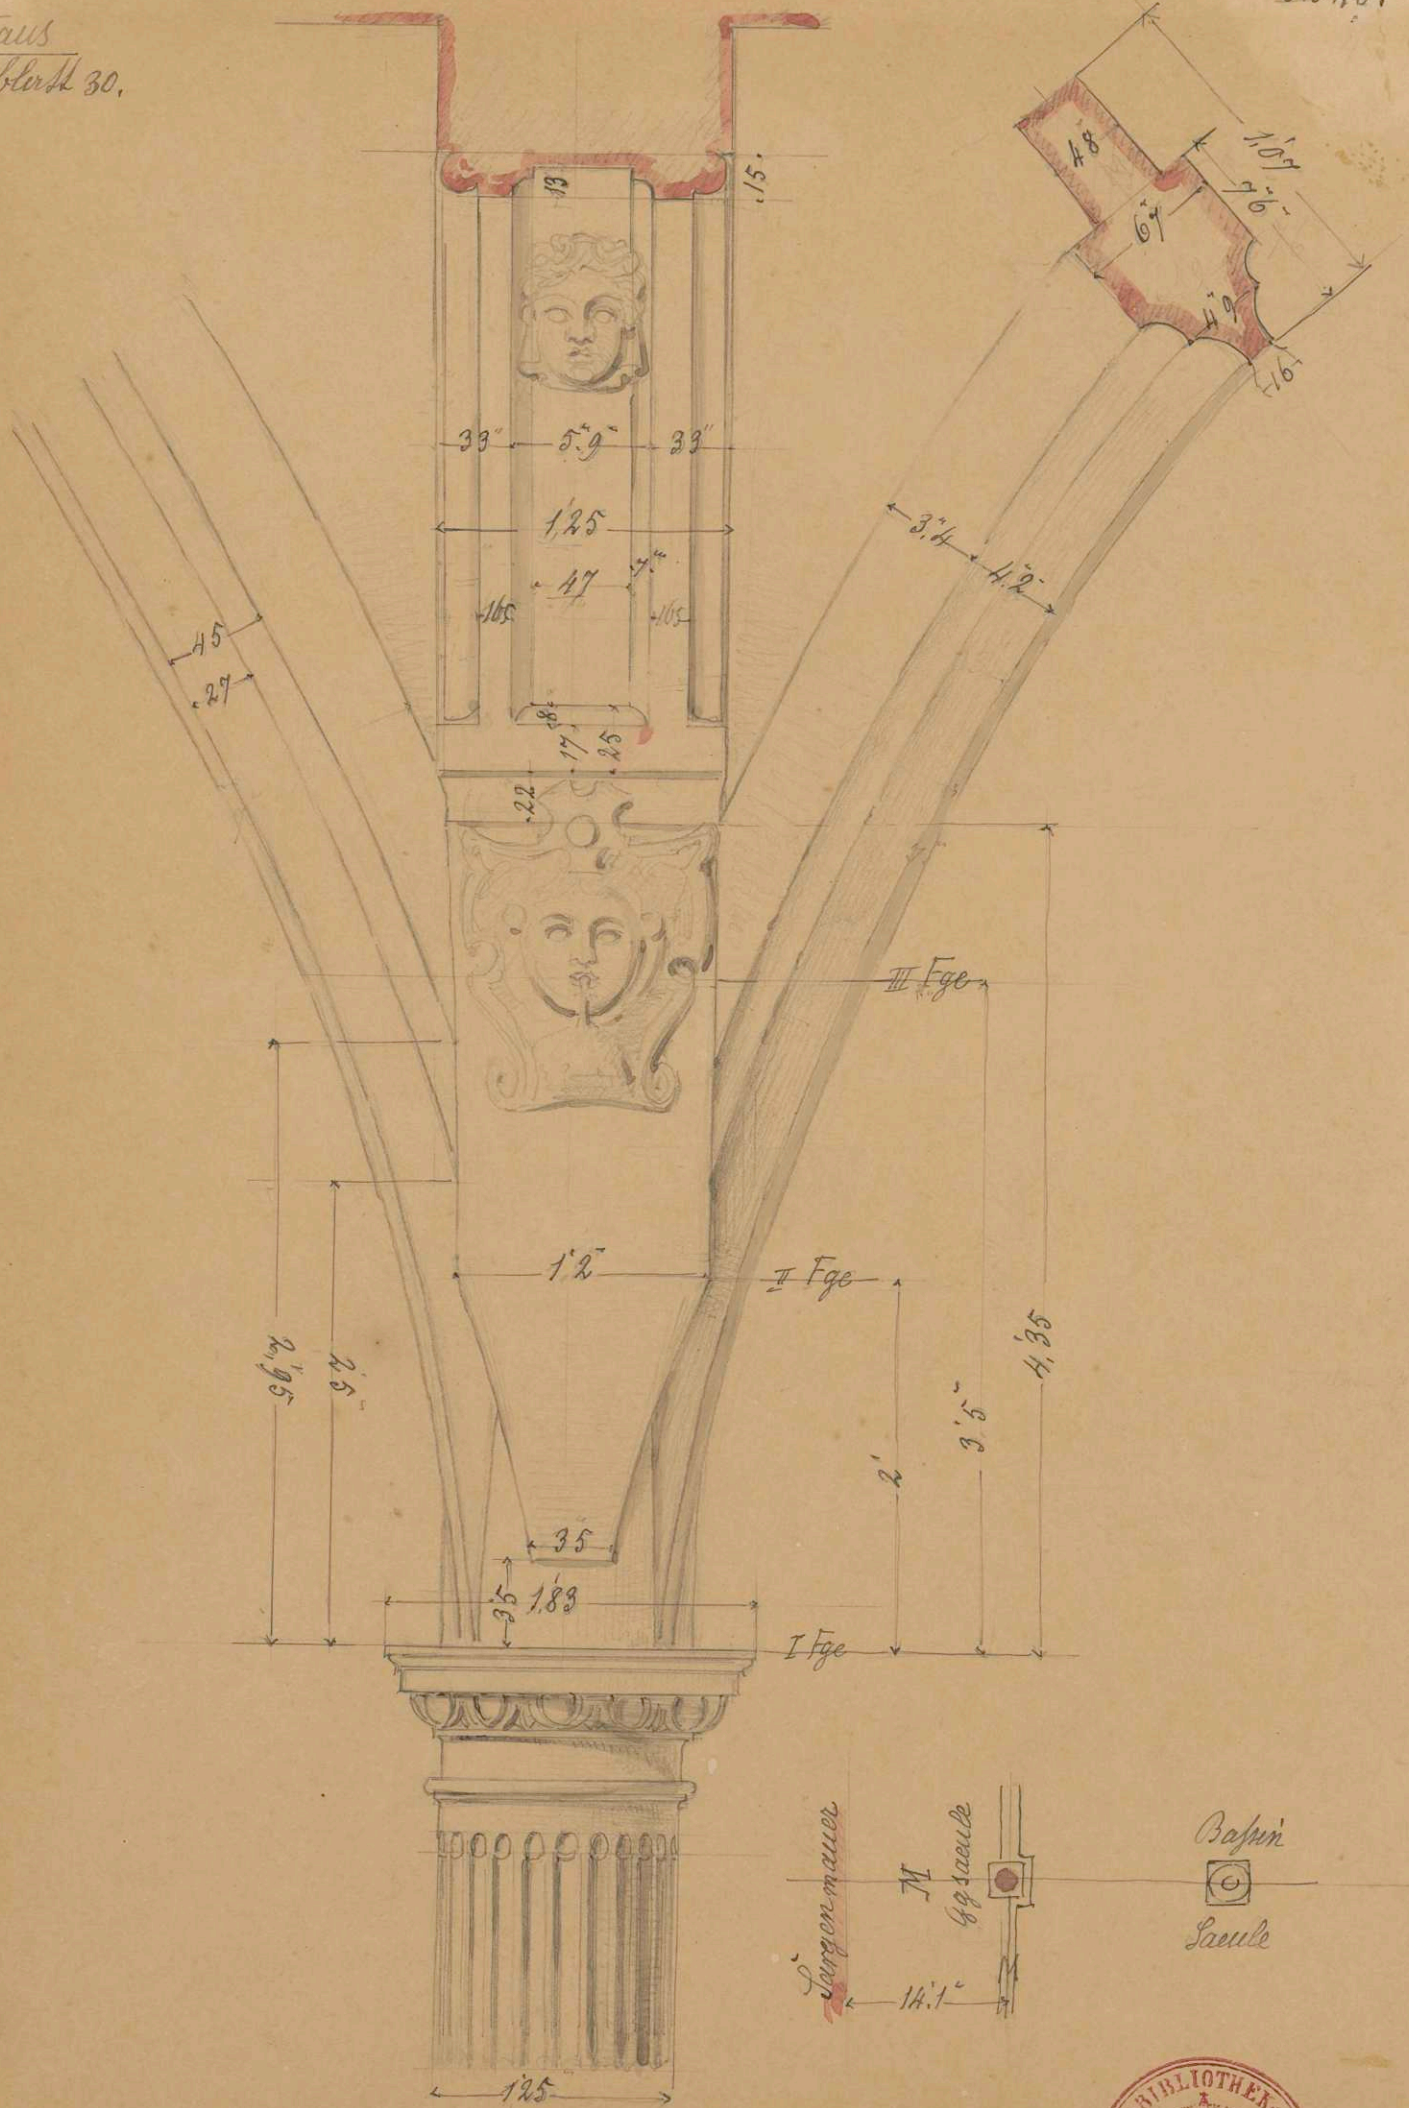

Lusthaus
II. H. Blatt 30.

No 45.

C. Beisbarth, Mittlere Gangsaule in der Axe der Bapin saule

Beis006.05a