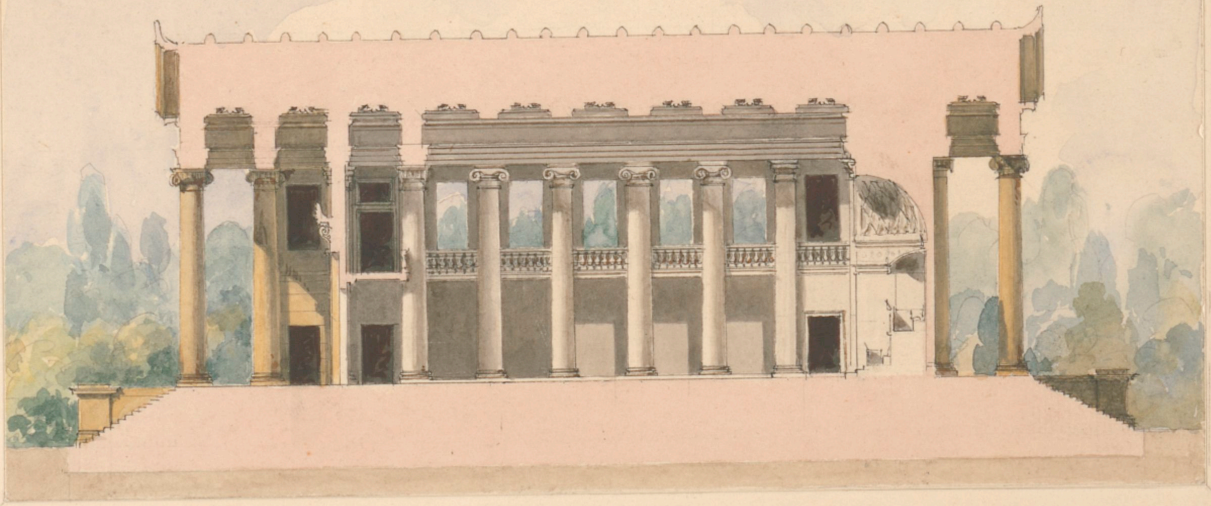

Saler 123

123

Coupe sur la ligne E.F.

IT8 7/2-1993
2006.07 savedpictures-scan IT8 www.savedpictures.com Made by Vbif Faust (www.coloraid.de)
Charge: R060720
Individually Measured